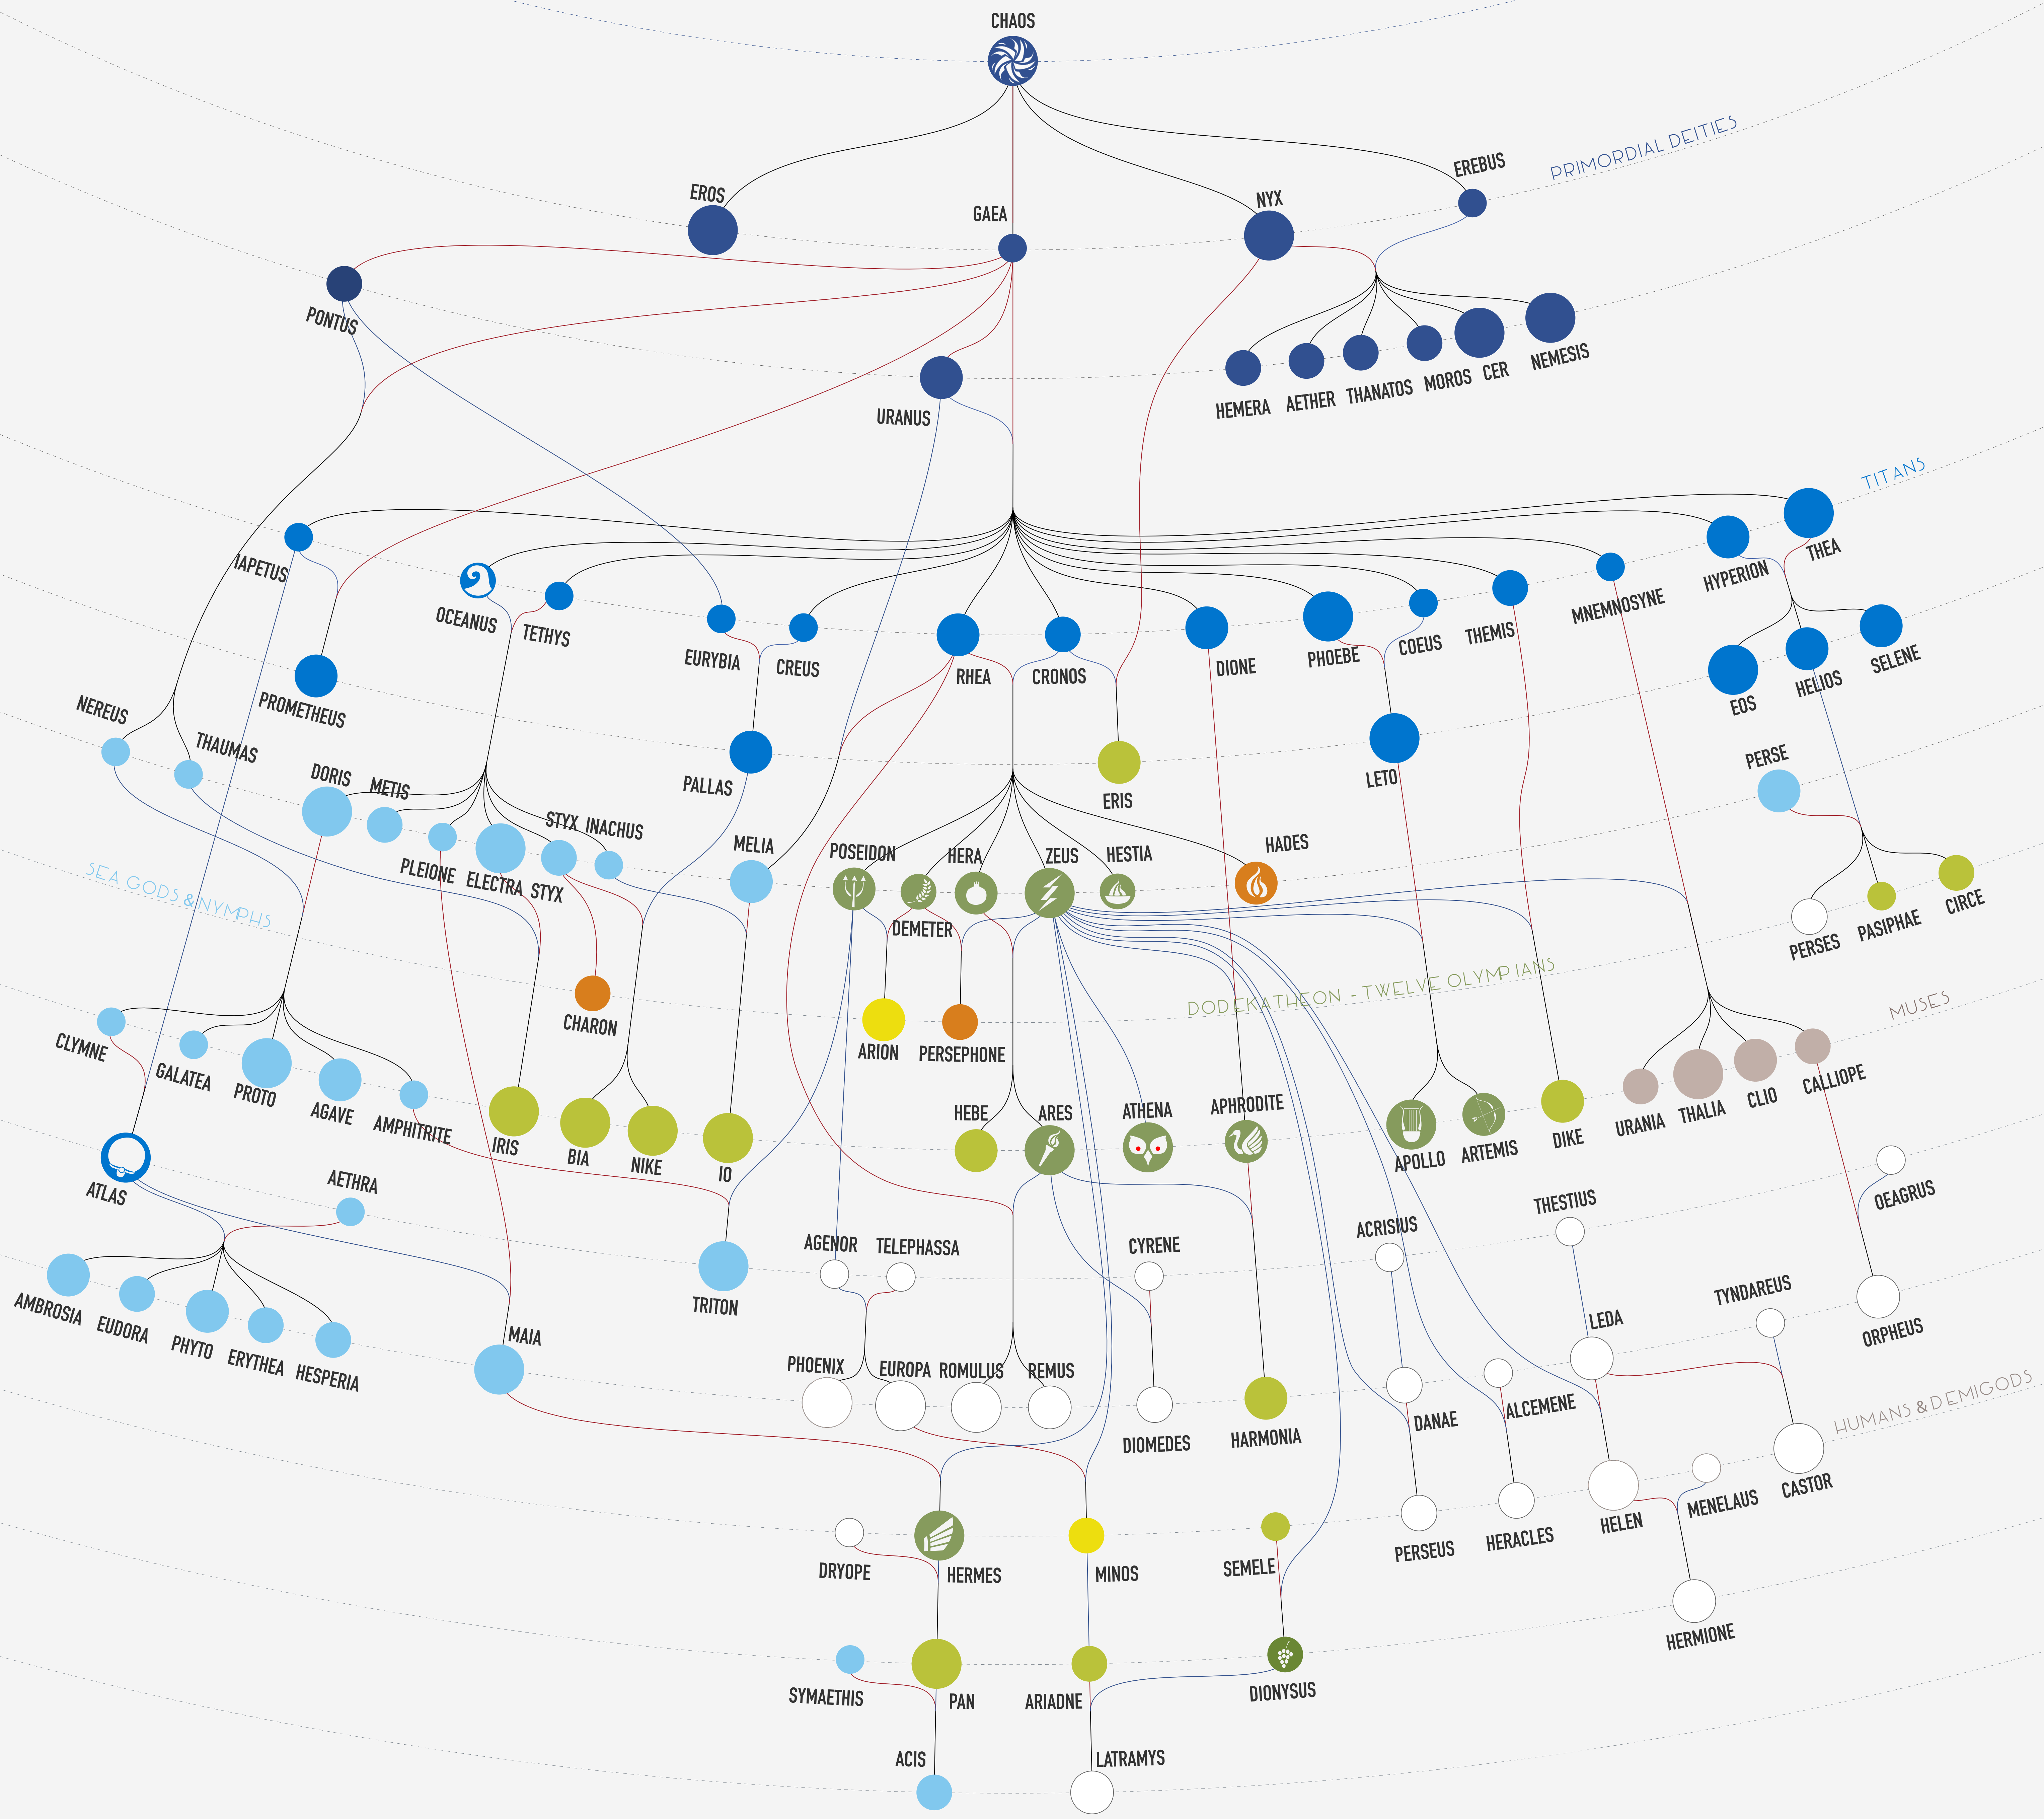

MYTH

GRAPH OF GREEK MYTHOLOGICAL FIGURES

LEGEND OF THE MYTH

- COLORS IN THE MYTH
- PRIMORDIAL DEITIES
 - TITANS
 - SEA GODS AND NYMPHS
 - DODEKATHEON, THE TWELVE OLYMPIANS
 - OTHER GODS
 - MUSES
 - GODS OF THE UNDERWORLD
 - ANIMALS AND HYBRIDS
 - HUMANS AND DEMIGODS

- CIRCLES IN THE MYTH (GOOGLE RESULTS)
- 196 M - 8690 K
 - 8690 K - 2740 K
 - 2740 K - 1080 K
 - 1080 K - 2410